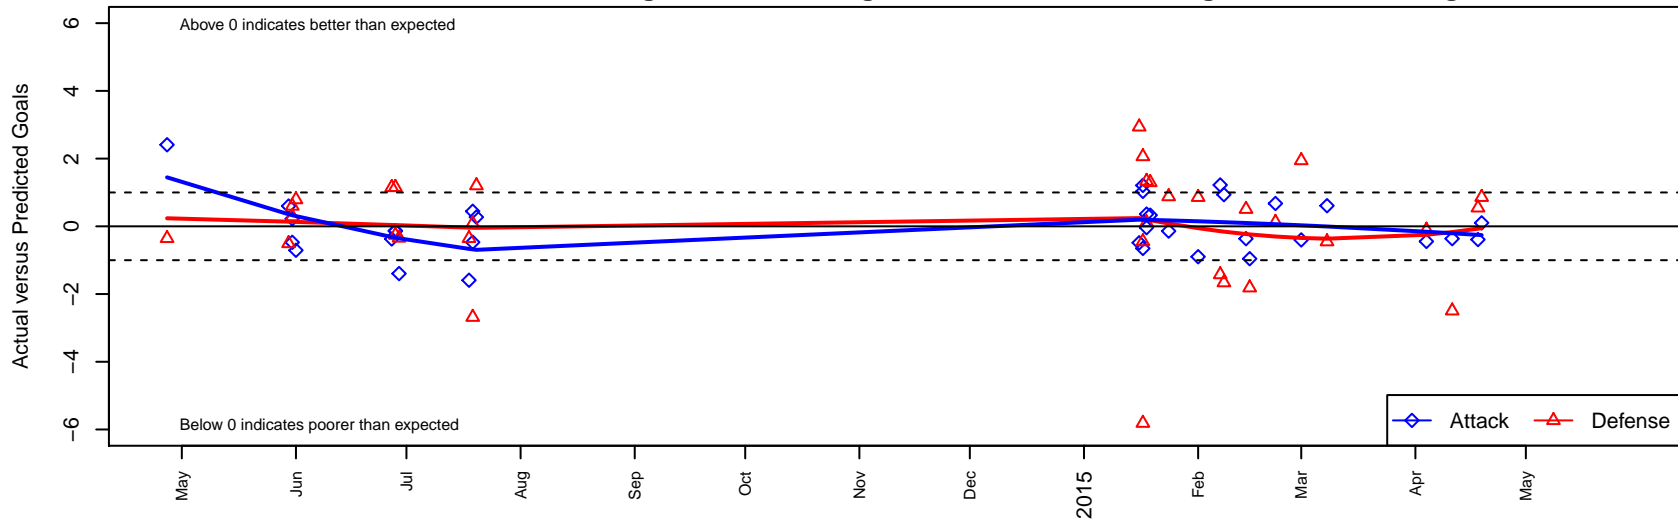

PCU Red B97

Portland City United SC
 Portland, OR
 B97 total strength=1499
 attack=10.65 defense=11.92
 spr league = Win OYS B97 Premier

alt names used:
 PCU 97B Red
 PCU U17 Red
 PORTLAND CITY UNITED PCU 97B RED
 PCU 97B Red

Venues played:
 2013 OYS State Cup B97
 2014 Showcase of Champions U16 Blue
 2014 Clash At the Border Silv/Broz/Cop HS
 2014 Beaverton Cup BU19 Silver
 2014 Portland Winter Showcase U17
 2014 Crossfire OR Win Showcase U17/18 U18
 2014 Win OYS B97 Premier
 2014 OYS State Cup B97

PCU Red B97
 Dots are actual minus expected GF (blue circles) and GA (red triangles).
 Blue line is smoothed change in attack strength. Red is smoothed change in defense strength.

**attack and defense variance (black dot)
relative to other teams
and top 10 in region**

**attack and defense rating
relative to others at age
and all opponents in last 13 months**

**attack and defense rating
relative to others at age
and all opponents in last 13 months**

Performance relative to 13 month average